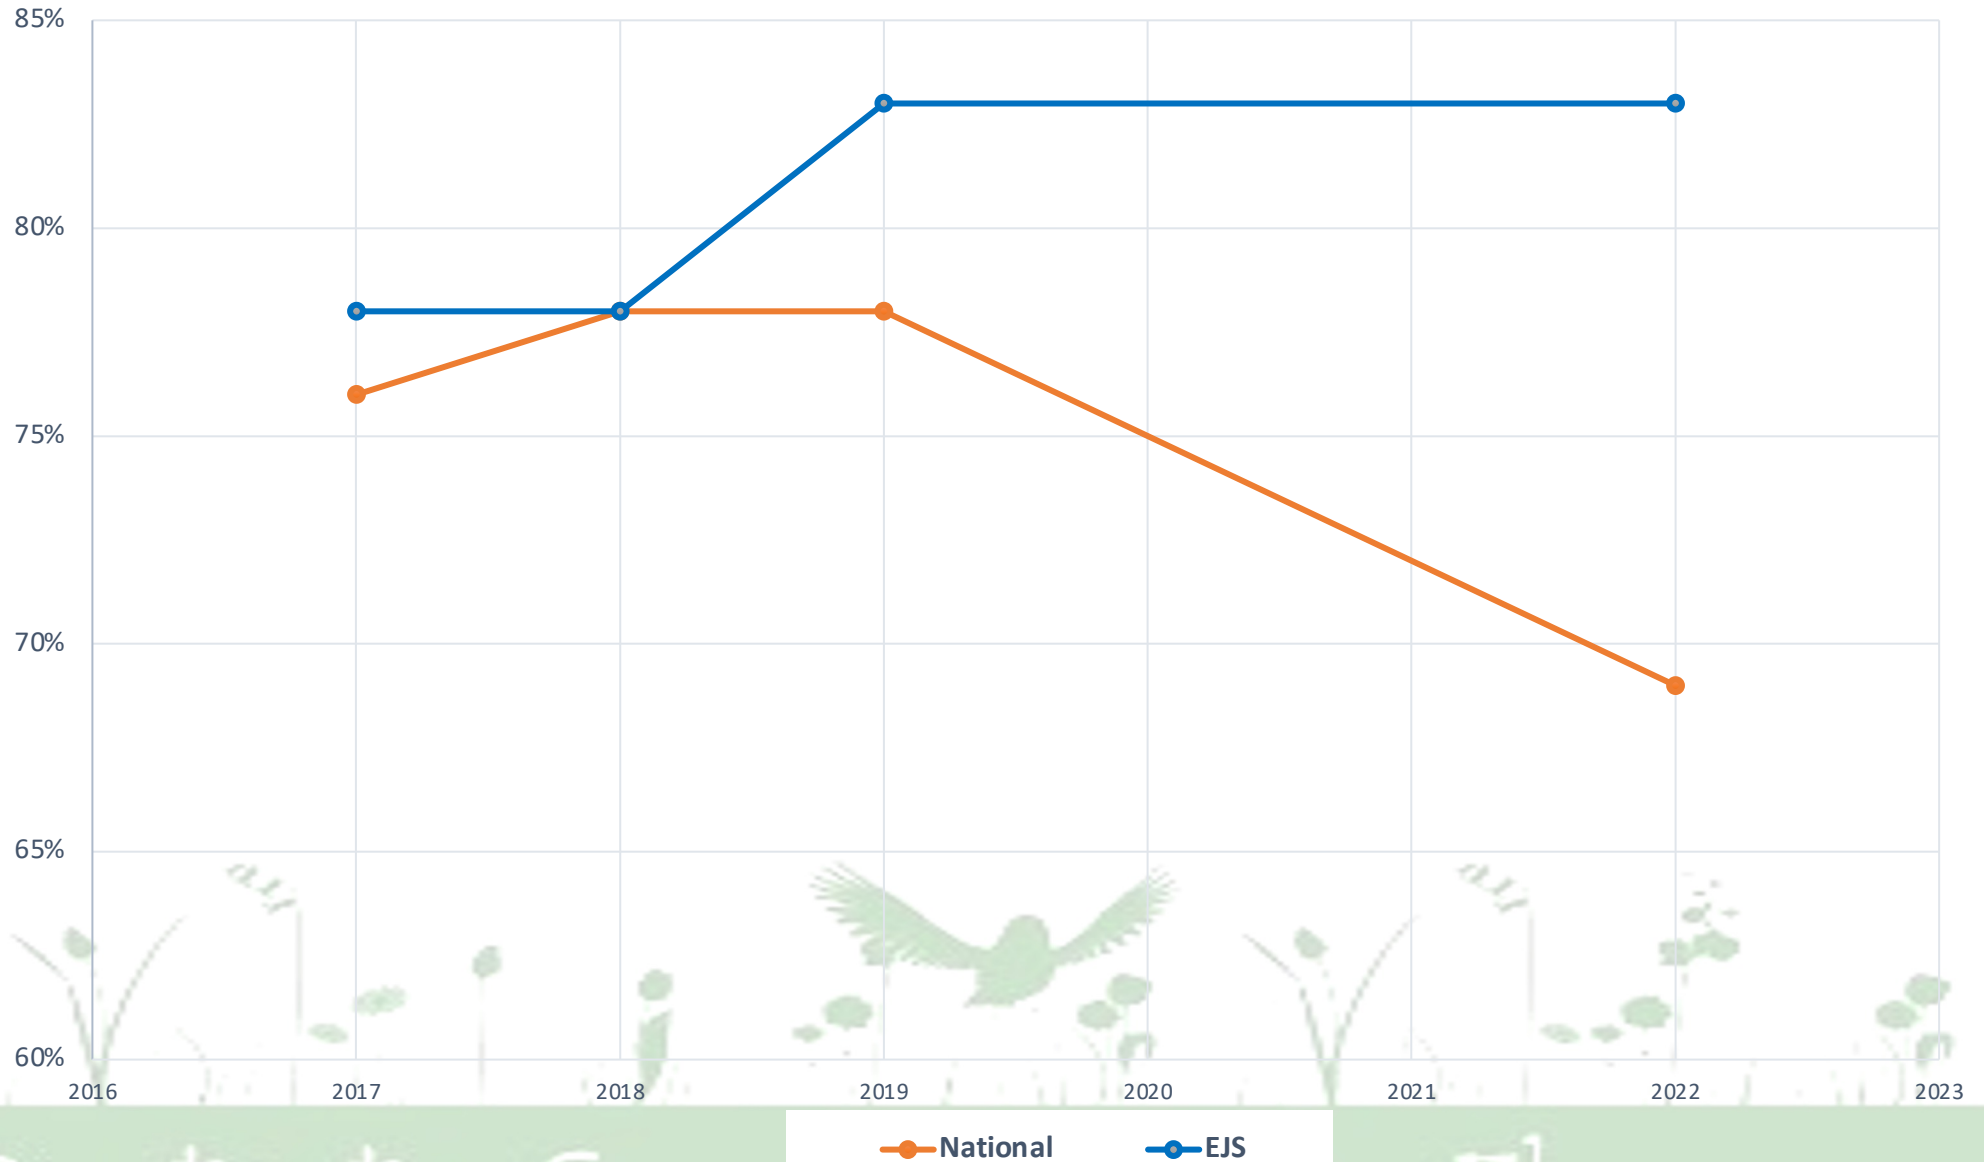

EMMBROOK JUNIOR SCHOOL

Emmbrook Junior School

2022 KS2 SATs results

Roots to Grow Wings to Fly

Reading

% of children reaching the expected standard in reading

2019	2022
School/National Difference	
+6%	+11%

Roots to Grow wings to Fly

Writing

2019	2022
School/National Difference	
+5%	+14%

% of children reaching the expected standard in writing

Roots to Grow wings to Fly

Maths

% of children reaching the expected standard in maths

2019	2022
School/National Difference	
+6%	+14%