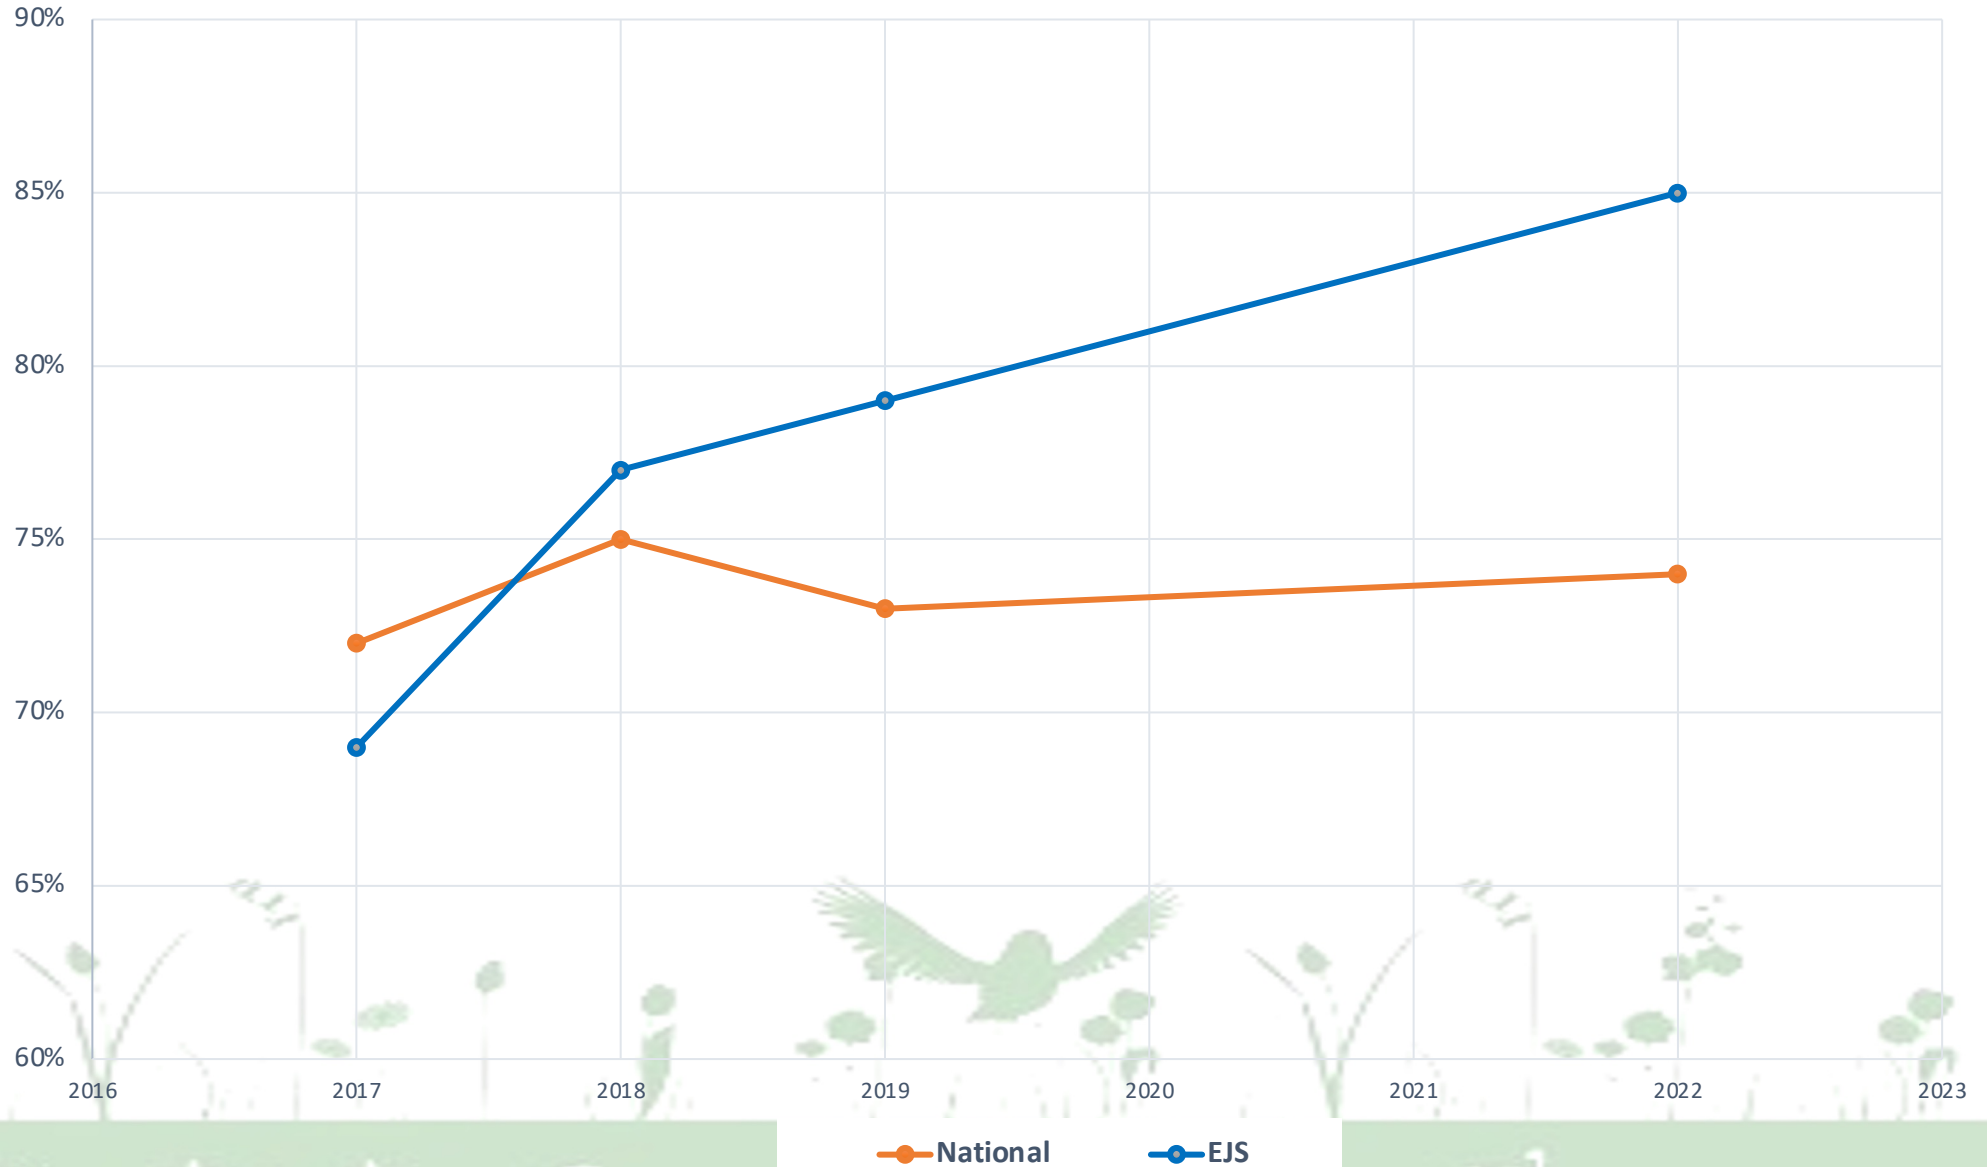

EMMBROOK JUNIOR SCHOOL

Emmbrook Junior School

2022 KS2 SATs results

Roots to Grow Wings to Fly

Reading

% of children reaching the expected standard in reading

2019	2022
School/National Difference	
+6%	+11%

Roots to Grow wings to Fly

Writing

2019	2022
School/National Difference	
+5%	+14%

% of children reaching the expected standard in writing

Roots to Grow wings to Fly

Maths

% of children reaching the expected standard in maths

2019	2022
School/National Difference	
+6%	+14%