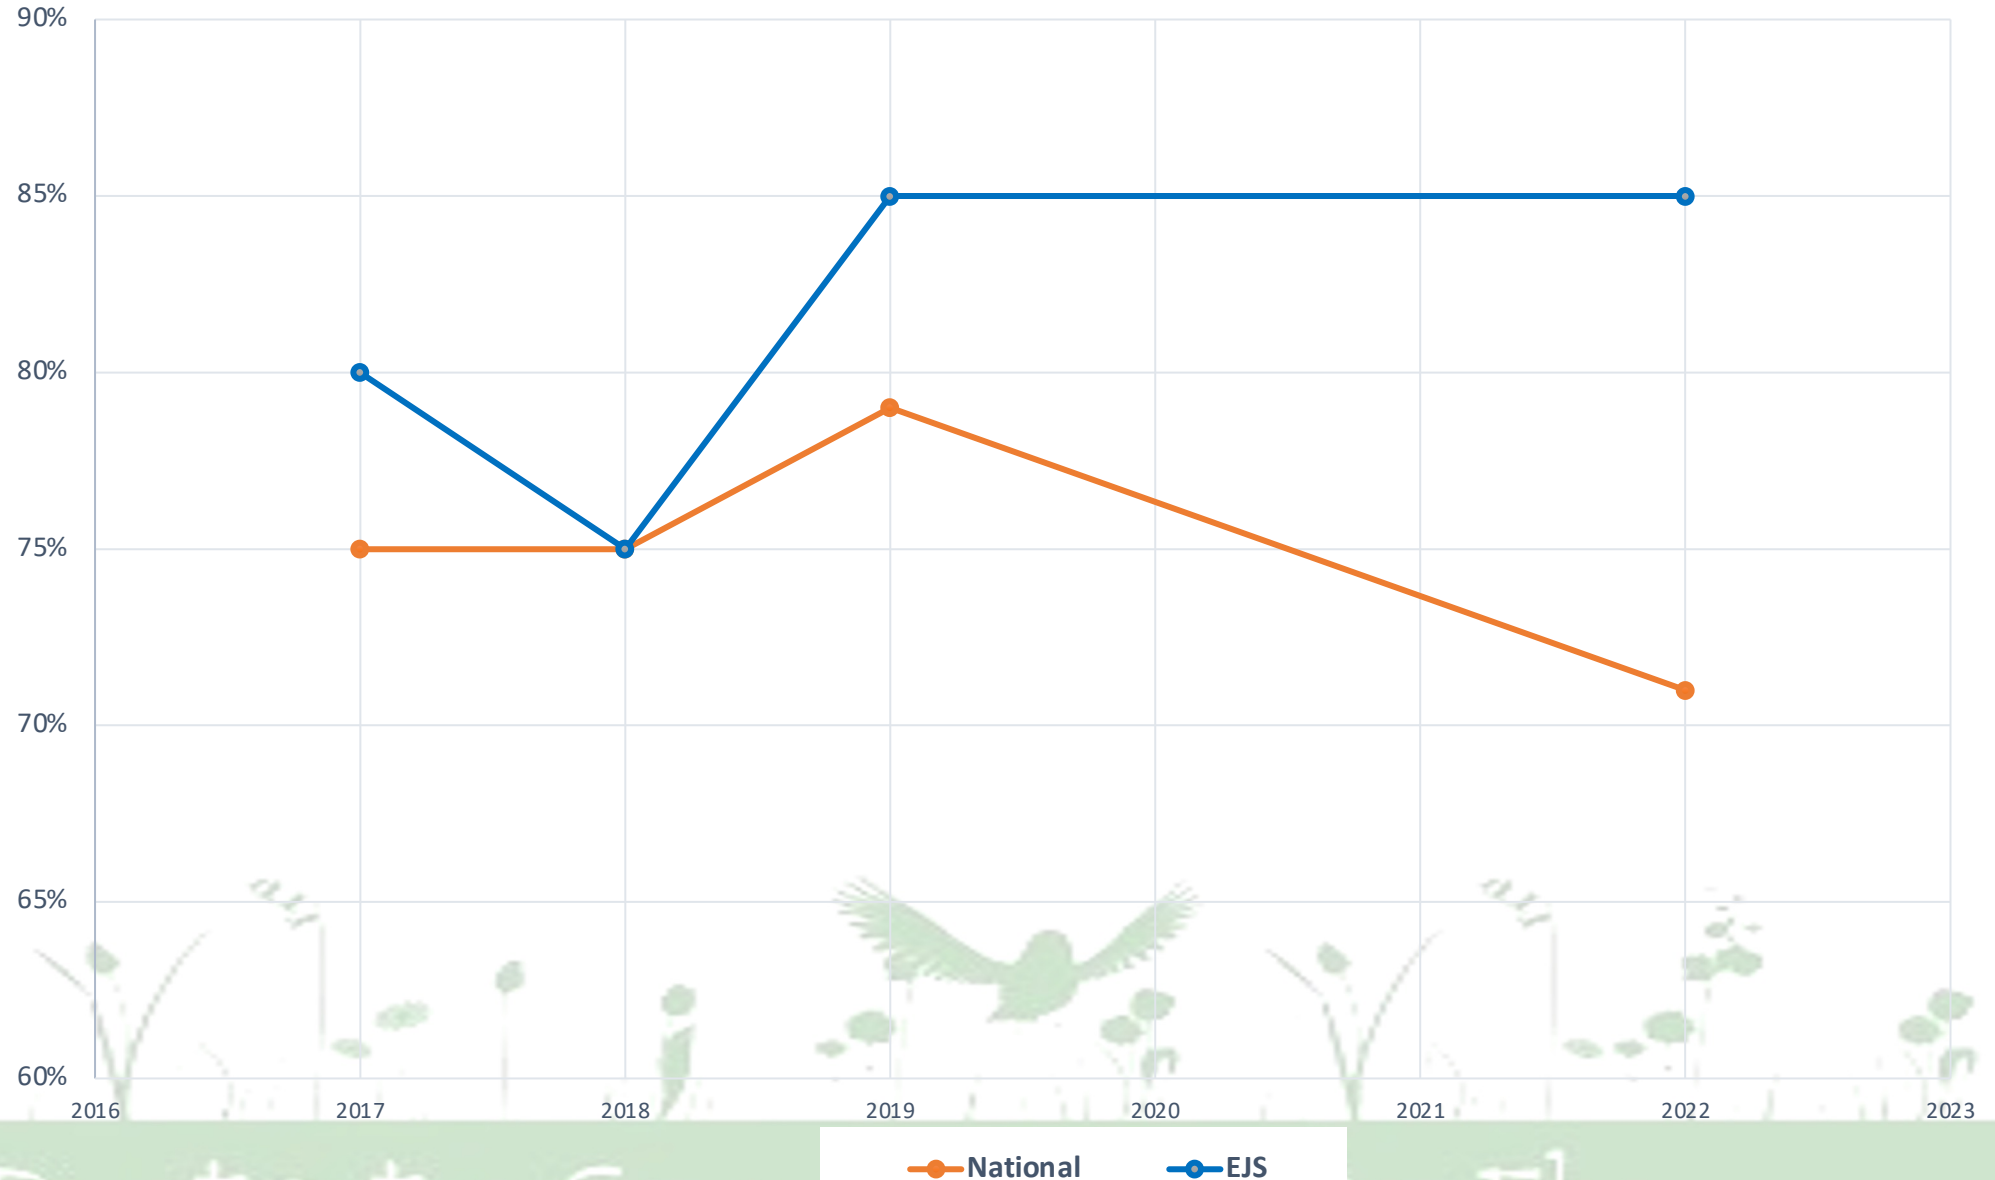

Writing

2019	2022
School/National Difference	
+5%	+14%

% of children reaching the expected standard in writing

Roots to Grow wings to Fly

Maths

% of children reaching the expected standard in maths

2019	2022
School/National Difference	
+6%	+14%

Roots to Grow wings to Fly

GPS

% of children reaching the expected standard in Grammar, Punctuation & Spelling

2019	2022
School/National Difference	
+10%	+16%

Roots to Grow wings to Fly

RWM

% of children reaching the expected standard in Reading, Writing & Maths